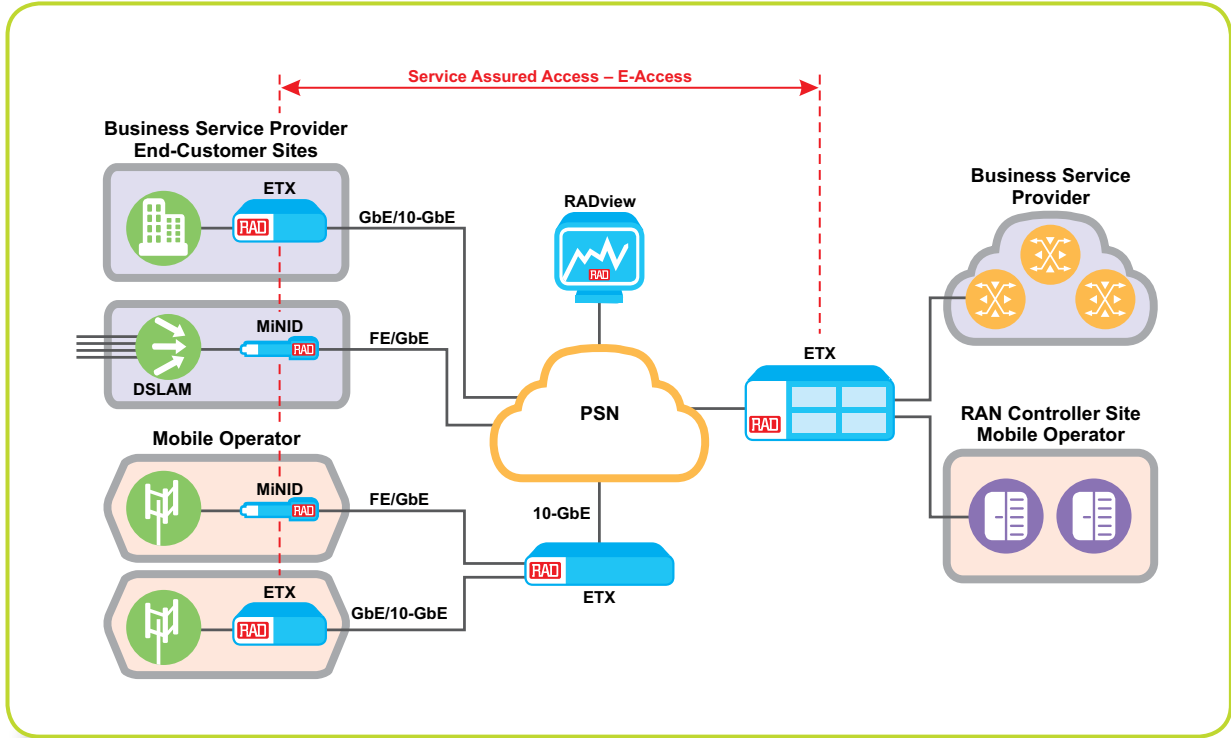

Wholesale Networking

Service Assured Access Solutions

Your Benefits:

- Provide wholesale Carrier Ethernet transport services to multiple service providers with complete visibility and controlled service hand-off between multiple networks
- Demarcation for business, mobile and DSLAM backhaul over the same transport network
- Provide SLA-based backhaul all the way to the end-customer site, cell site or POP
- MEF-certified Carrier Ethernet 2.0 E-Access support with single-CoS and/or multiple-CoS EVC/OVC for standards-based carrier-to-carrier connectivity
- Seamless connection between networks with 1-GbE and 10-GbE E-NNI interfaces with optional redundancy
- Enhance wholesale offering with VNF-based, customer managed, value added services

Products Included in this Solution:

ETX-2/ETX-2i
IP and Carrier Ethernet Demarcation with D-NFV

ETX-5
Ethernet Service Aggregation Platform

MiNID
Miniature Programmable Network Interface Device

RADview
Management and Domain Orchestration