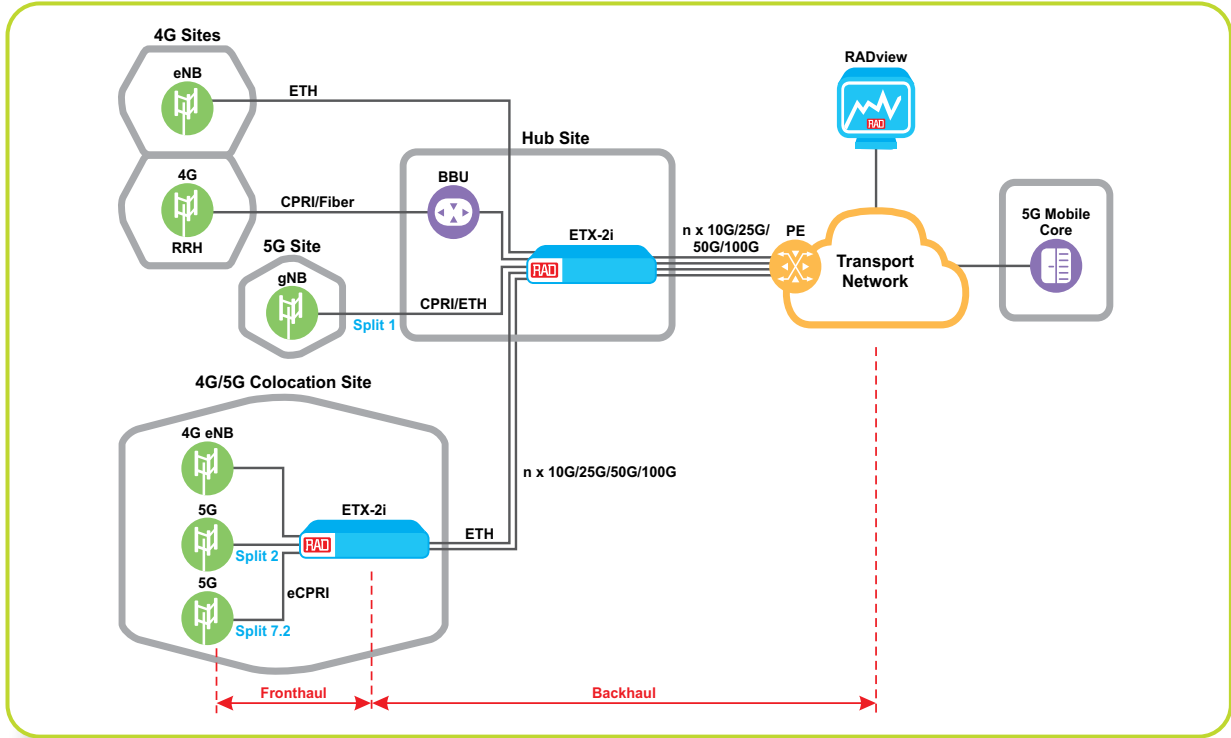

Service Assured Access Solutions

Your Benefits:

- Fast roll outs of early 5G deployments with in-field future upgrades to meet new requirements
- CSG for multiple 5G RAN splits and co-located 4G/5G sites
- Highly efficient 4G/5G aggregation: 10G, 25G, 50G, and 100G, timing synchronization
- Fixed-mobile convergence: Co-located mobile and fixed broadband sites
- Multi-CoS Carrier Ethernet/ IP backhaul with service management and OAM-based diagnostics
- 1588 PTP (GM, BC, TC) with integrated GNSS receiver, SYNC-E for timing synchronization
- L2, L3-based fronthaul/backhaul performance monitoring for multiple network slices and for network sharing
- Small form factor to meet space and power supply restrictions

Products Included in this Solution:

ETX-2/ETX-2i
IP and Carrier Ethernet
Cell Site Gateway up to 100G

RADview
Management and Domain
Orchestration