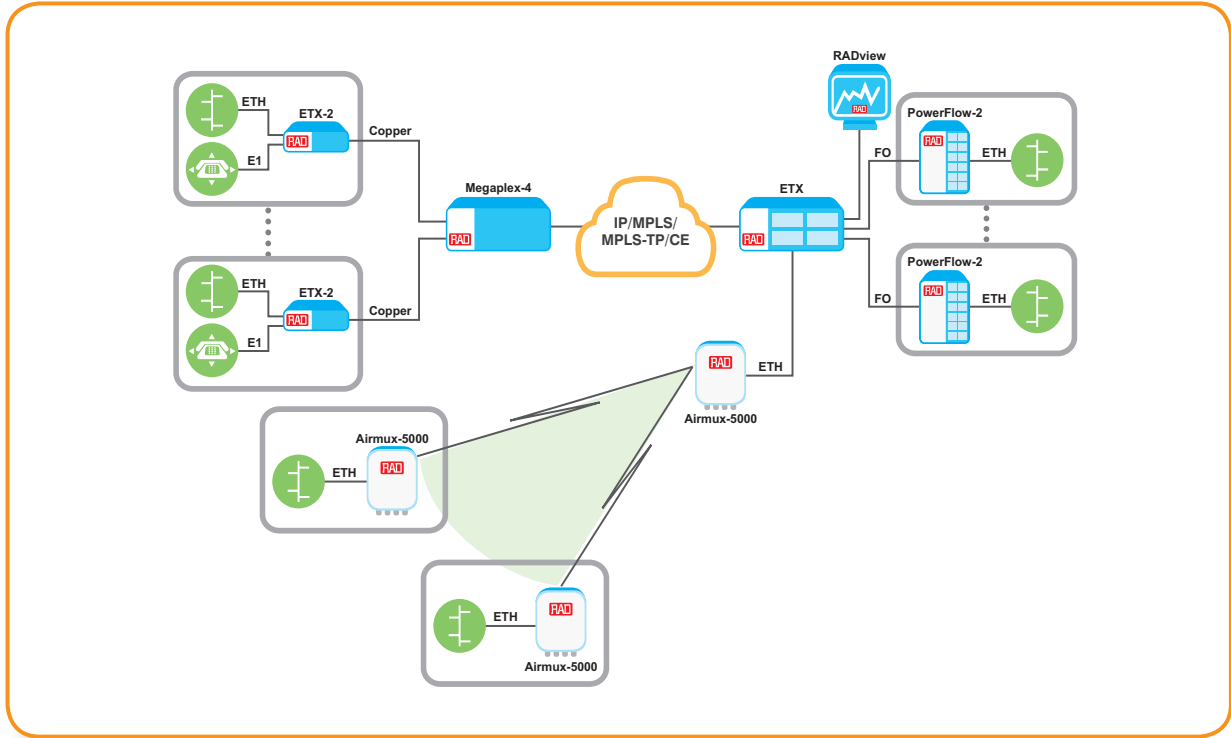

First Responders and Military Communications

Service Assured Networking Solutions

Your Benefits:

- Connect a privately owned government/military/public network to remote sites using diverse infrastructure
- Support multiple services, including Ethernet, TDM and low speed data, using the same device
- Utilize existing SDH/SONET network or build a state-of-the-art IP/MPLS, MPLS-TP, CE backbone

Airmux-5000
Point-to-Multipoint
Broadband Wireless
Access

ETX-2/ETX-2i
IP and Carrier Ethernet
Demarcation

PowerFlow
Managed Ruggedized
Ethernet Switch with
Power over Ethernet

RADview
Management and Domain
Orchestration