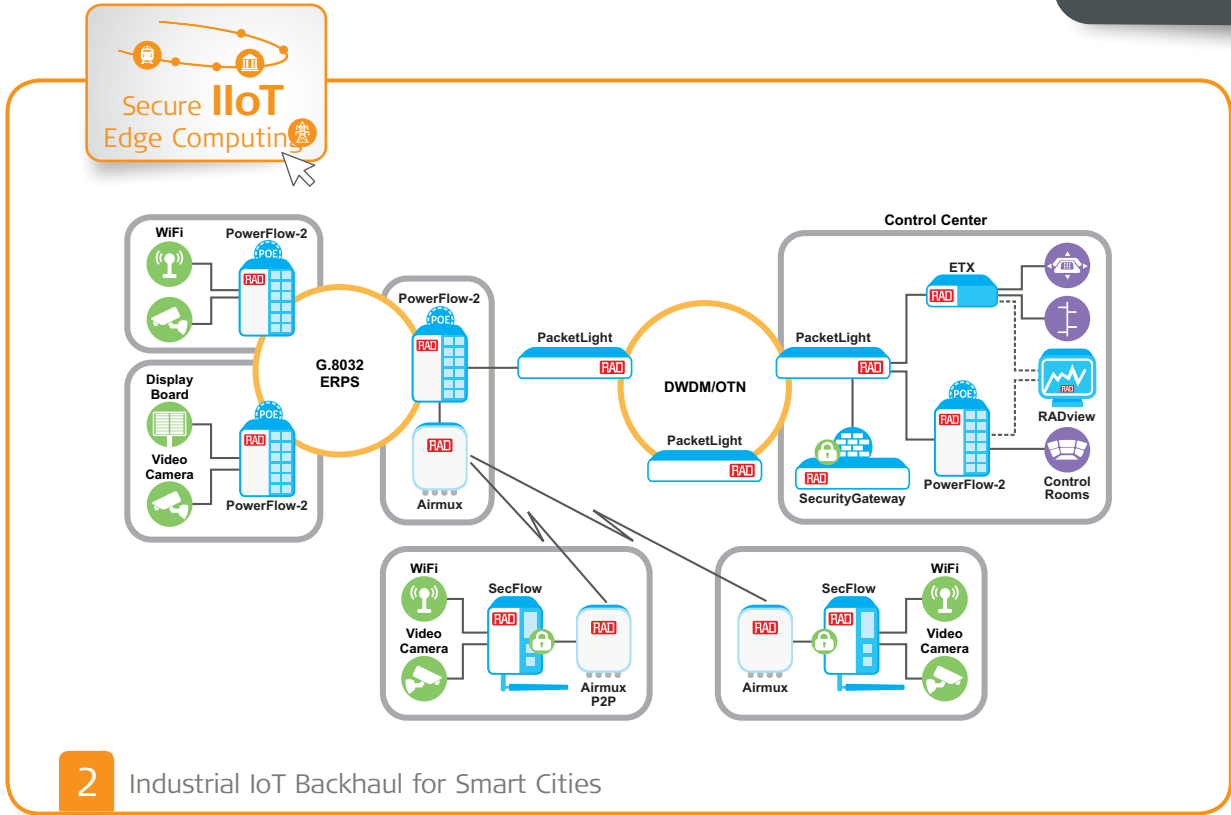

PacketLight
Complete Solutions for WDM/OTN and Dark Fiber Applications

RADview
Management and Domain Orchestration

Smart City Communications

Application Brochure

Service Assured Networking Solutions

Your Benefits:

- A comprehensive communications solution for CCTV cameras, WiFi access points, sensors, payment kiosks, etc.
- Integrated LoRaWAN gateway
- Ruggedized devices for outdoor installations
- Virtual environment for user-tailored applications allows customers to add new applications on top of SecFlow devices
- Seamless communications over fiber optics, radio links, 2G/3G/LTE cellular links, and leased lines
- Zero-touch provisioning with enhanced cyber security (Integrated IPsec, encryption, stateful firewall, SIEM)
- Secure remote access for end-user device management
- Transparent delivery of legacy traffic from serial-based devices
- Local video recording
- Point-to-multipoint radio connectivity supports high capacity mission-critical traffic over licensed and unlicensed sub-6 GHz bands

SecFlow-1v, SecFlow-1p
Industrial IoT Gateway with Edge Computing

PowerFlow
Managed Ruggedized Ethernet Switch with Power over Ethernet

Ceragon/Airmux
Wireless Transport Platform

RADview
Management and Domain Orchestration