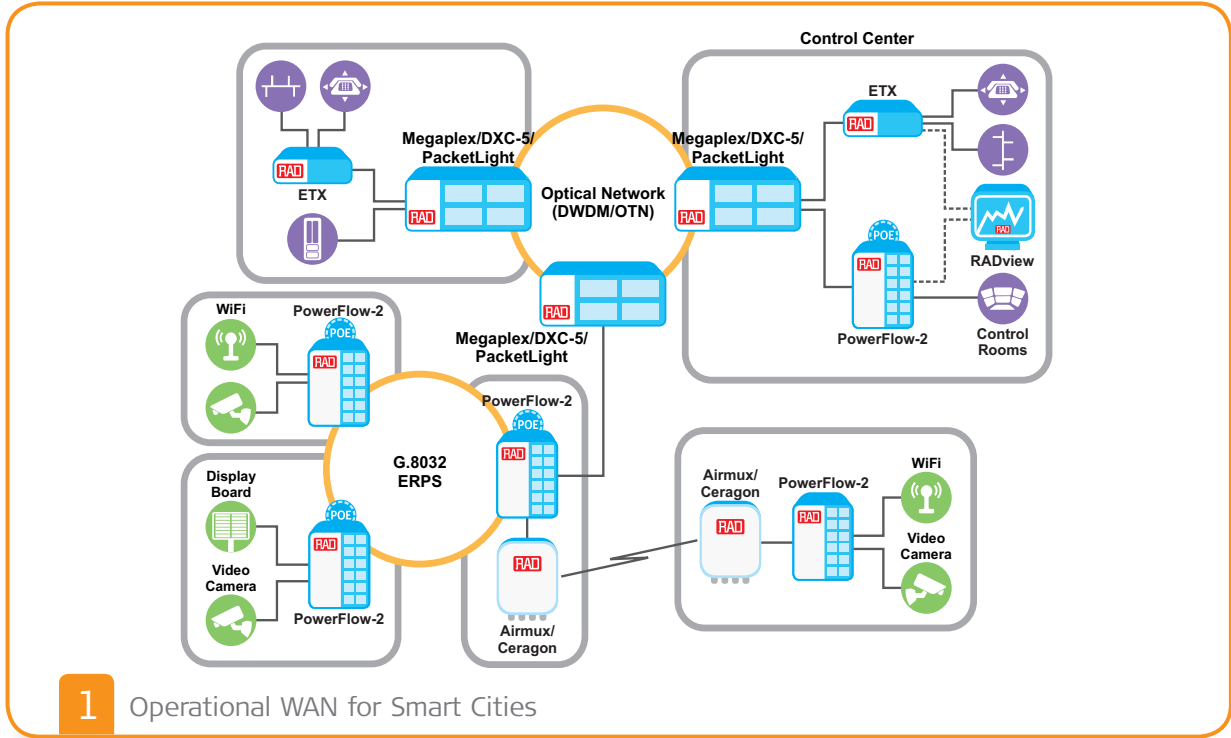

Smart City Communications

Application Brochure

Service Assured Networking Solutions

Your Benefits:

- Provides a comprehensive solution for all Smart City communications
- Connect security cameras, WiFi access points, display boards, meter concentrators, and other sensors in urban and rural areas over fiber optics and wireless radios
- Central management to provision and control the communications network
- Long-distance fiber optic private network backbone with OTN/DWDM multi-tunneling at rates of up to 100G
- Secure connectivity over public/private networks
- Turnkey deployment solutions by RAD for Safe City and including communications, video surveillance and analytics systems, cameras, and sensors
- G.8032 Ethernet Ring Protection Switching (ERPS) and PoE support

Megaplex
Next-Generation Multiservice Networking Node

DXC-5
High Capacity Hybrid Cross Connect

PowerFlow
Managed Ruggedized Ethernet Switch with Power over Ethernet

Ceragon/Airmux
Wireless Transport Platform

- A comprehensive communications solution for CCTV cameras, WiFi access points, sensors, payment kiosks, etc.
- Integrated LoRaWAN gateway
- Ruggedized devices for outdoor installations
- Virtual environment for user-tailored applications allows customers to add new applications on top of SecFlow devices
- Seamless communications over fiber optics, radio links, 2G/3G/LTE cellular links, and leased lines
- Zero-touch provisioning with enhanced cyber security (Integrated IPsec, encryption, stateful firewall, SIEM)
- Secure remote access for end-user device management
- Transparent delivery of legacy traffic from serial-based devices
- Local video recording
- Point-to-multipoint radio connectivity supports high capacity mission-critical traffic over licensed and unlicensed sub-6 GHz bands